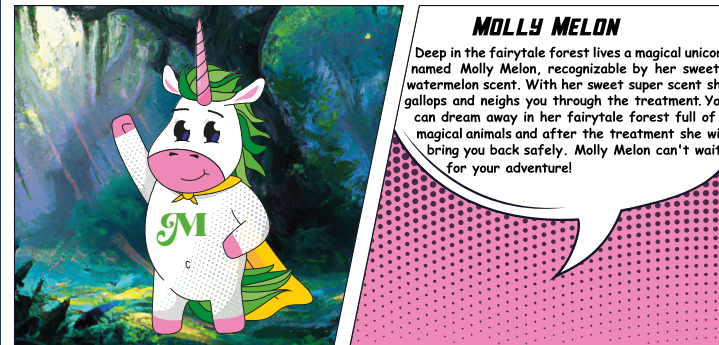

SUPER SMELLIES

SCENTED PENS FOR ANESTHESIC AND RESPIRATORY APPLICATIONS

Meet the Super Smellies!

Putting on a breathing mask can be uncomfortable, tense or scary. The superhero group called Super Smellies is going to change that! Choose a superhero who will then leave its super scent in the breathing mask.

MOLLY MELON

Deep in the fairytale forest lives a magical unicorn named Molly Melon, recognizable by her sweet watermelon scent. With her sweet super scent she gallops and neighs you through the treatment. You can dream away in her fairytale forest full of magical animals and after the treatment she will bring you back safely. Molly Melon can't wait for your adventure!

BETTY BERRY

Step aside for Betty Berry, the strongest strawberry in all of the fruitlands! She is tough, powerful and fearless. No treatment is too scary for her. Her sweet strawberry scent gives you the strength you need to feel fresh and fruity again! Take a deep breath, the other fruits can't wait to meet you!

BOBBY BANANA

Bobby Banana, arguably the coolest monkey in the jungle. This superhero knows no fear, stress or pain and remains relaxed in every situation. You can follow him in his adventures and monkey tricks, looking for tasty bananas. He quickly spins you through the treatment! Before you know it, everything is over.