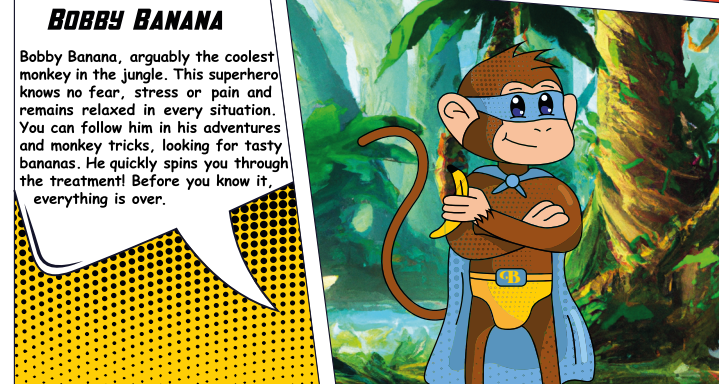

MOLLY MELON

Deep in the fairytale forest lives a magical unicorn named Molly Melon, recognizable by her sweet watermelon scent. With her sweet super scent she gallops and neighs you through the treatment. You can dream away in her fairytale forest full of magical animals and after the treatment she will bring you back safely. Molly Melon can't wait for your adventure!

KING KOLA

His Highness King Kola, King of soft drinks and all things drinkable. Together with his sparkling Cola scent, he helps you through the treatment as quickly as possible. He makes you feel safe and lets you relax in his sparkling kingdom. He tingles strength and courage through your body so you can handle whatever comes next.

BOBBY BANANA

Bobby Banana, arguably the coolest monkey in the jungle. This superhero knows no fear, stress or pain and remains relaxed in every situation. You can follow him in his adventures and monkey tricks, looking for tasty bananas. He quickly spins you through the treatment! Before you know it, everything is over.